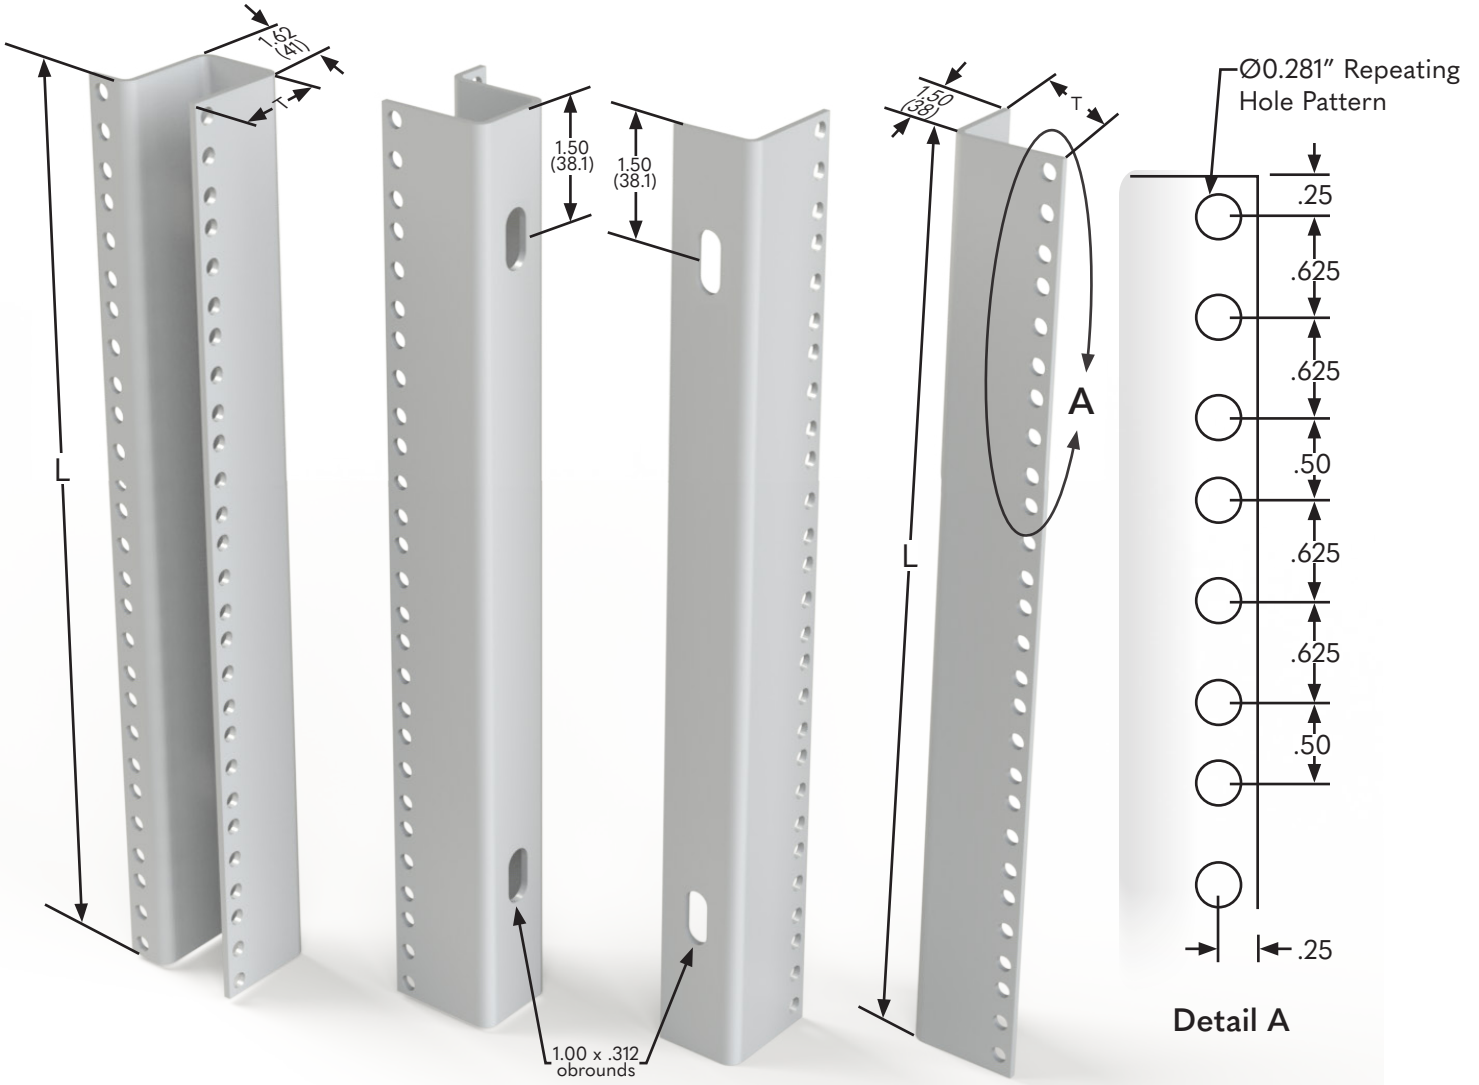

RACK ANGLES

**Rack Mounting Angle
(Type RA)**

	L	T
SCE-60RA19TH	49.00 [1245]	1.95 [50]
SCE-72RA19TH	61.25 [1556]	1.95 [50]
SCE-72RA24TH	61.25 [1556]	2.45 [62]
SCE-90RA19TH	78.75 [2000]	1.95 [50]

**Rack Mounted Angle
(Type RP)**

	L	T
SCE-60RP24F5	49.00 [1245]	1.94 [49]
SCE-60RP24F6	26.25 [667]	1.94 [49]
SCE-72RP24F5	61.25 [1556]	1.94 [49]
SCE-72RP24F6	31.50 [800]	1.94 [49]
SCE-72RP30F5	61.25 [1556]	2.44 [62]
SCE-72RP30F6	31.50 [800]	2.44 [62]
SCE-90RP24F5	78.75 [2000]	1.94 [49]
SCE-90RP24F6	40.25 [1022]	1.94 [49]